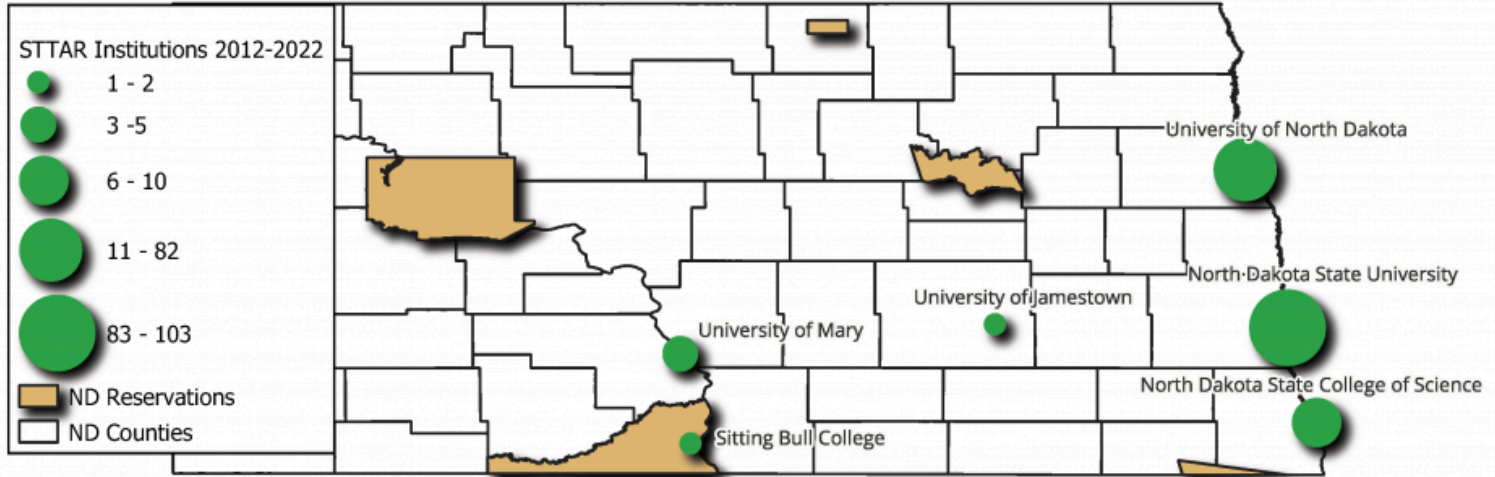

The below maps represent 2012 – present. There was no STARR program from 2016-2019.

From 2012 – 2022: 40 companies and 210 student interns. The STTAR program was in hiatus mode during 2017 – 2018

Note: Symbols are gradated based on the number of STARR students enrolled at each instituion from the years 2012-2022.

Note: Symbols are gradated based on the number of STARR students employed at each company from the years 2012-2022.