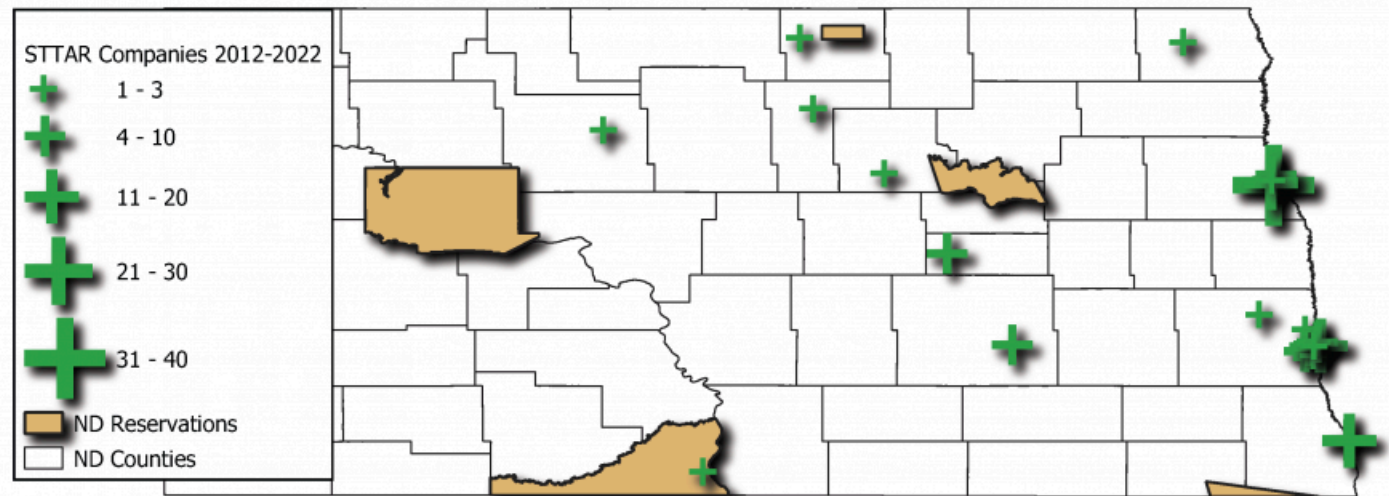

The below maps represent 2012 – present. There was no STARR program from 2016-2019.

From 2012 – 2022: 40 companies and 210 student interns. The STTAR program was in hiatus mode during 2017 – 2018

Note: Symbols are gradated based on the number of STARR students enrolled at each instituion from the years 2012-2022.

Note: Symbols are gradated based on the number of STARR students employed at each company from the years 2012-2022.