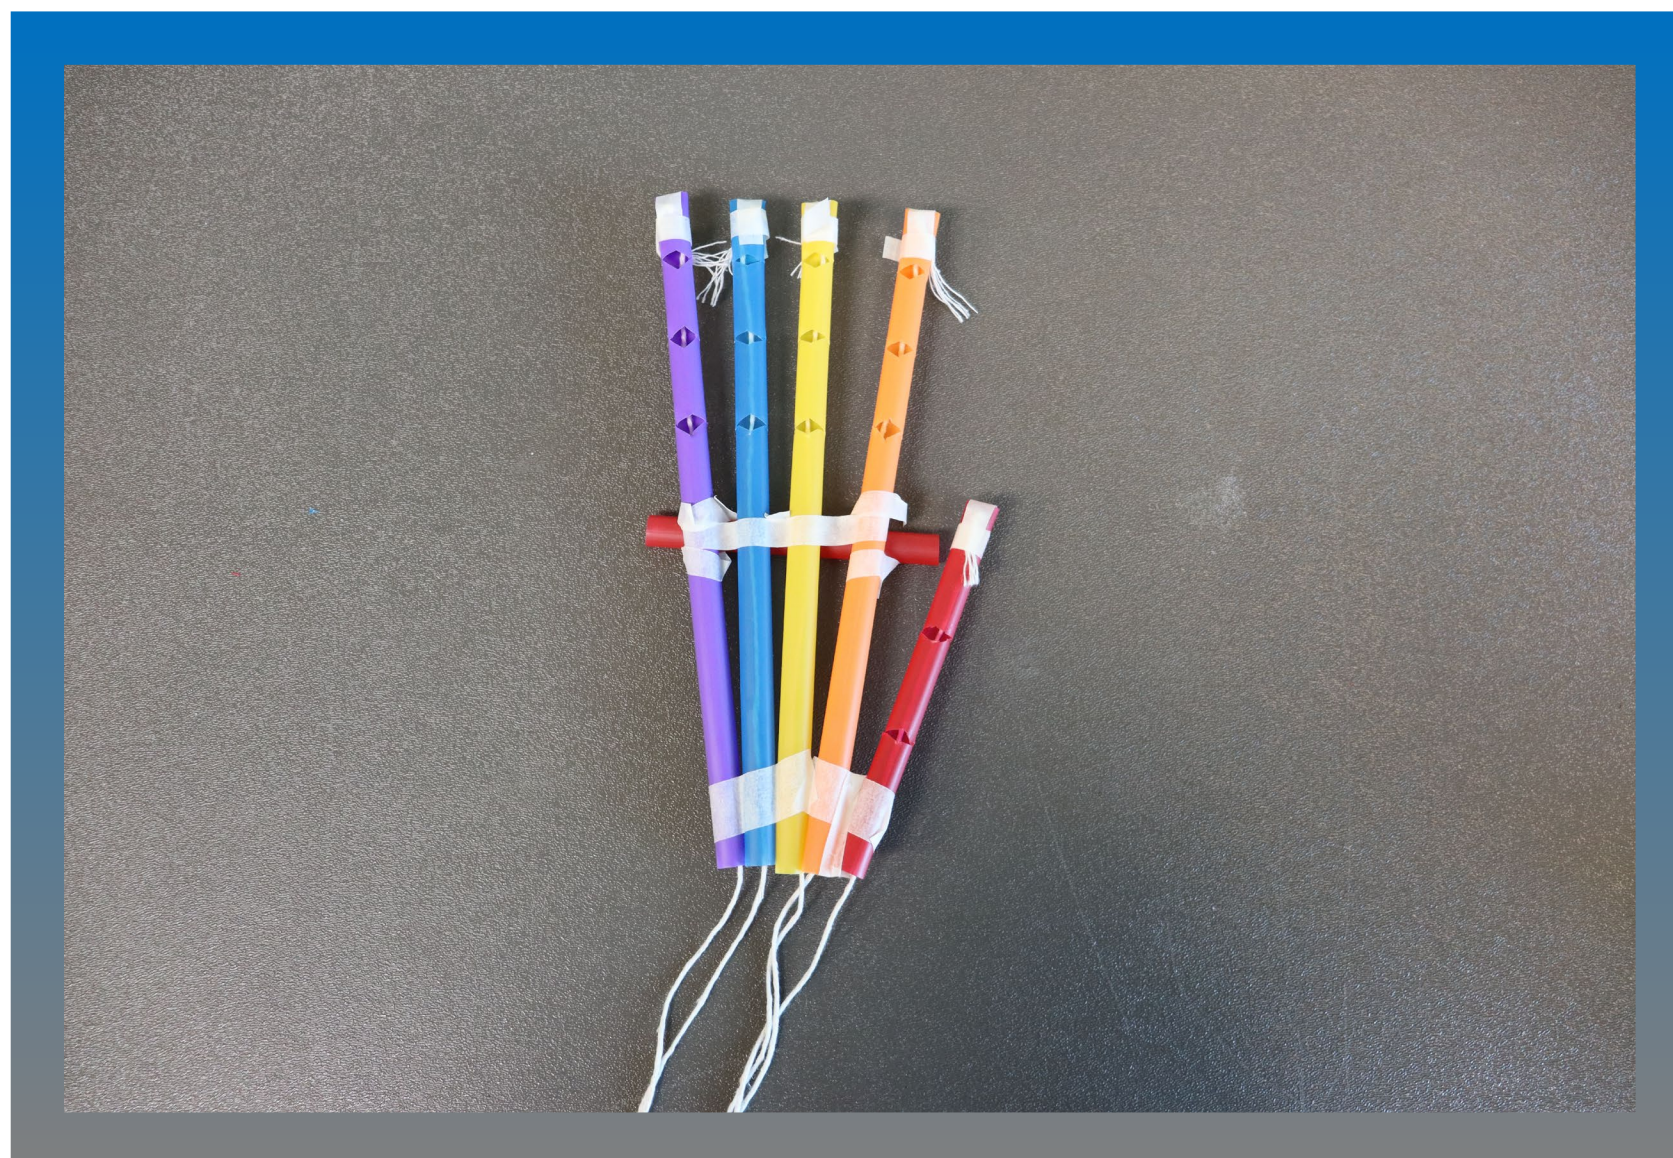

STEM Activities at Home with

ND EPSCoR

Skeleton Robot Hand

Supply List

1. Five straws
2. String
3. Scissors
4. Tape

Let us know how it went!

Tag us **@NDEPSCOR**

Want more?